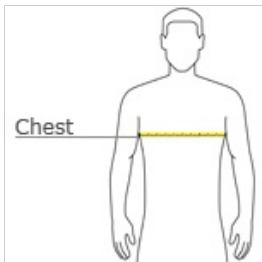

# Youth Heavy Cotton™ 100% Cotton T-Shirt. 5000B

- 5.3-ounce, 100% cotton
- 99/1 cotton/poly (Ash)
- 90/10 cotton/poly (Sport Grey)
- 50/50 cotton/poly (Safety Green, Safety Orange, Graphite Heather, Safety Pink, Dark Heather)
- Seamless double-needle 3/4" collar
- Double-needle sleeves and hem
- Taped neck and shoulders
- Tearaway label

## HOW TO MEASURE

### CHEST

With arms down at sides, measure around the upper body, under arms and over the fullest part of the chest.

## SIZE CHART

	XS	S	M	L	XL
Size	6/8	10/12	14/16	18/20	22/24