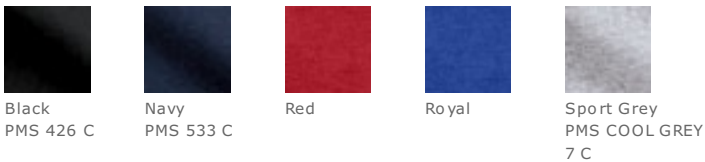

CARE INSTRUCTIONS

machine was warm, inside out, with like colors.
Only non-cholorine bleach. Tumble dry medium. Do not iron. Do not dry clean.

HOW TO MEASURE

CHEST
With arms down at sides, measure around the upper body, under arms and over the fullest part of the chest.

SIZE CHART

	XS	S	M	L	XL
Size	2-4	6-8	10-12	14-16	18-20
Chest	30-32	32-34	34-36	36-38	38-40

COLOR INFORMATION

*Not all sizes are available in every color.