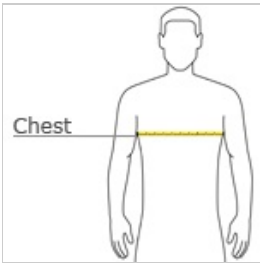

GILDAN® Gildan® Youth Heavy Blend™ Full-Zip Hooded Sweatshirt. 18600B

- 8-ounce, 50/50 cotton/poly
- Double-needle stitching at waistband and cuffs
- Unlined hood
- No drawcord at hood
- Nylon zipper
- 1x1 rib knit cuffs and waistband with spandex
- Front pouch pockets
- Sports Grey 90/10 cotton/poly.

CARE INSTRUCTIONS

machine was warm, inside out, with like colors.
Only non-cholorine bleach. Tumble dry medium. Do not iron. Do not dry clean.

HOW TO MEASURE

CHEST
With arms down at sides, measure around the upper body, under arms and over the fullest part of the chest.

SIZE CHART

	XS	S	M	L	XL
Size	2-4	6-8	10-12	14-16	18-20
Chest	30-32	32-34	34-36	36-38	38-40

COLOR INFORMATION

*Not all sizes are available in every color.